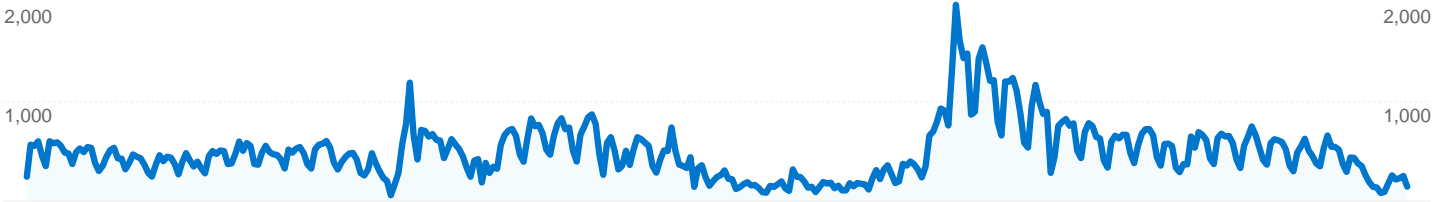

All traffic sources sent a total of 179,583 visits

- 26.02% Direct Traffic
- 26.00% Referring Sites
- 47.99% Search Engines