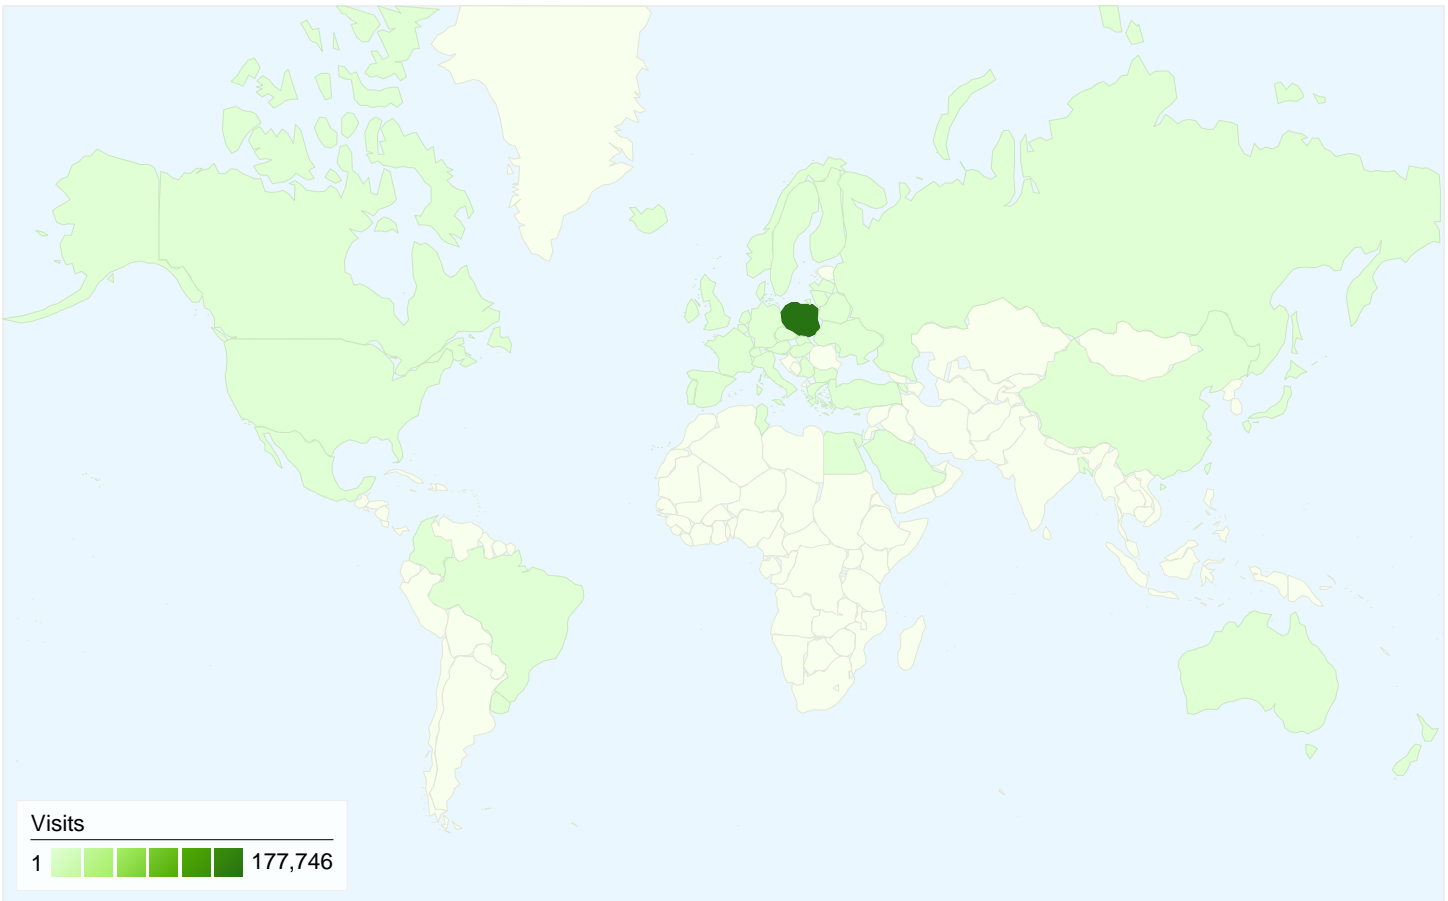

## 87,821 people visited this site

 **179,583** Visits

 **87,821** Absolute Unique Visitors

 **1,025,893** Pageviews

 **5.71** Average Pageviews

 **00:04:51** Time on Site

 **32.83%** Bounce Rate

 **46.50%** New Visits

All traffic sources sent a total of 179,583 visits

-  26.02% Direct Traffic
-  26.00% Referring Sites
-  47.99% Search Engines

**179,583 visits came from 49 countries/territories**

Site Usage

Country/Territory	Visits	Pages/Visit	Avg. Time on Site	% New Visits	Bounce Rate
Poland	177,746	5.72	00:04:52	46.30%	32.65%
United Kingdom	380	4.13	00:03:29	81.05%	52.63%
Germany	229	4.47	00:02:52	80.35%	59.39%
United States	200	4.14	00:02:25	74.00%	52.50%
Sweden	166	3.61	00:02:11	11.45%	70.48%
(not set)	159	6.52	00:04:01	43.40%	32.70%
Ireland	92	4.09	00:04:02	71.74%	50.00%
Lithuania	76	5.92	00:04:16	52.63%	42.11%
Luxembourg	61	4.97	00:05:07	50.82%	26.23%
Czech Republic	45	3.60	00:03:23	82.22%	53.33%