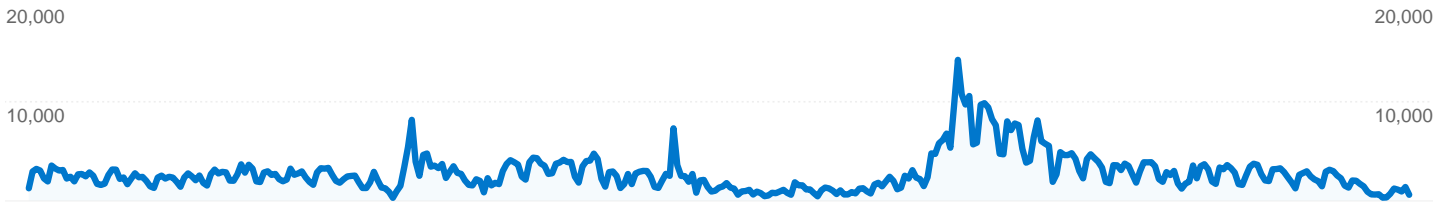

**179,583 visits came from 49 countries/territories**

Site Usage

Country/Territory	Visits	Pages/Visit	Avg. Time on Site	% New Visits	Bounce Rate
Poland	177,746	5.72	00:04:52	46.30%	32.65%
United Kingdom	380	4.13	00:03:29	81.05%	52.63%
Germany	229	4.47	00:02:52	80.35%	59.39%
United States	200	4.14	00:02:25	74.00%	52.50%
Sweden	166	3.61	00:02:11	11.45%	70.48%
(not set)	159	6.52	00:04:01	43.40%	32.70%
Ireland	92	4.09	00:04:02	71.74%	50.00%
Lithuania	76	5.92	00:04:16	52.63%	42.11%
Luxembourg	61	4.97	00:05:07	50.82%	26.23%
Czech Republic	45	3.60	00:03:23	82.22%	53.33%