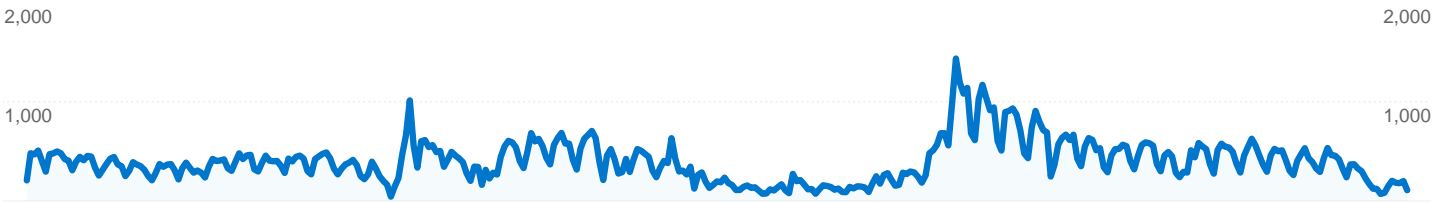

## Site Usage

**179,583** Visits

**1,025,893** Pageviews

**5.71** Pages/Visit

**32.83%** Bounce Rate

**00:04:51** Avg. Time on Site

**46.45%** % New Visits

## Visitors Overview

**Visitors**  
**87,821**

## 87,821 people visited this site

 **179,583** Visits

 **87,821** Absolute Unique Visitors

 **1,025,893** Pageviews

 **5.71** Average Pageviews

 **00:04:51** Time on Site

 **32.83%** Bounce Rate

 **46.50%** New Visits

Pages on this site were viewed a total of 1,025,893 times

 **1,025,893** Pageviews

 **677,971** Unique Views

 **32.83%** Bounce Rate