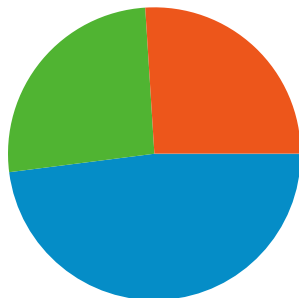

Traffic Sources Overview

- **Search Engines**
  86,176 (47.99%)
- **Direct Traffic**
  46,720 (26.02%)
- **Referring Sites**
  46,686 (26.00%)
- **Other**
  1 (> 0.00%)

Content Overview

Pages	Pageviews	% Pageviews
/	162,664	15.86%
/login.html	135,036	13.16%
/profil.html	58,417	5.69%
/rejestracja.html	55,975	5.46%
/index.php?page=login&al=Wys	28,609	2.79%