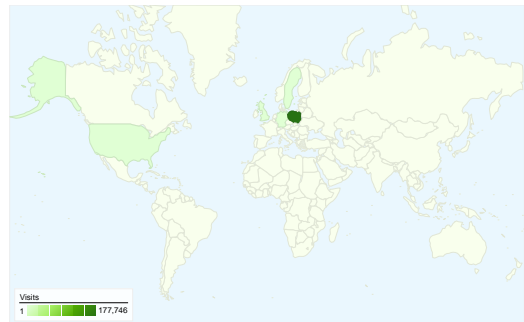

## Visitors Overview

**Visitors**  
**87,821**

## Map Overlay world

All traffic sources sent a total of 179,583 visits

-  26.02% Direct Traffic
-  26.00% Referring Sites
-  47.99% Search Engines

**179,583 visits came from 49 countries/territories**

Site Usage

Country/Territory	Visits	Pages/Visit	Avg. Time on Site	% New Visits	Bounce Rate
Poland	177,746	5.72	00:04:52	46.30%	32.65%
United Kingdom	380	4.13	00:03:29	81.05%	52.63%
Germany	229	4.47	00:02:52	80.35%	59.39%
United States	200	4.14	00:02:25	74.00%	52.50%
Sweden	166	3.61	00:02:11	11.45%	70.48%
(not set)	159	6.52	00:04:01	43.40%	32.70%
Ireland	92	4.09	00:04:02	71.74%	50.00%
Lithuania	76	5.92	00:04:16	52.63%	42.11%
Luxembourg	61	4.97	00:05:07	50.82%	26.23%
Czech Republic	45	3.60	00:03:23	82.22%	53.33%