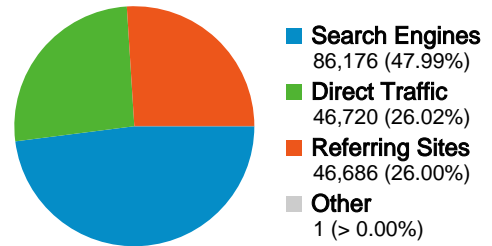

## 87,821 people visited this site

 **179,583** Visits

 **87,821** Absolute Unique Visitors

 **1,025,893** Pageviews

 **5.71** Average Pageviews

 **00:04:51** Time on Site

 **32.83%** Bounce Rate

 **46.50%** New Visits

All traffic sources sent a total of 179,583 visits

-  26.02% Direct Traffic
-  26.00% Referring Sites
-  47.99% Search Engines