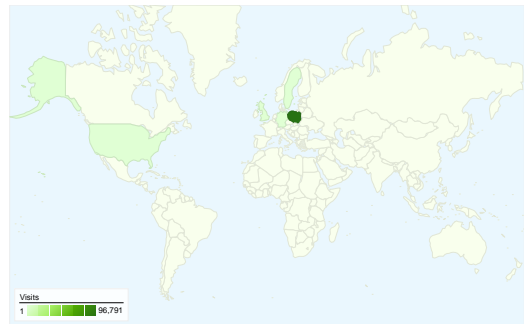

Site Usage

 **97,876** Visits

 **40.83%** Bounce Rate

 **470,247** Pageviews

 **00:04:00** Avg. Time on Site

 **4.80** Pages/Visit

 **51.23%** % New Visits

Visitors Overview

Visitors
54,754

Map Overlay world

Traffic Sources Overview

- **Search Engines**
58,598.00 (59.87%)
- **Direct Traffic**
23,190.00 (23.69%)
- **Referring Sites**
16,081.00 (16.43%)
- **Other**
7 (0.01%)

Content Overview

97,876 visits came from 38 countries/territories

Site Usage

Country/Territory	Visits	Pages/Visit	Avg. Time on Site	% New Visits	Bounce Rate
Poland	96,791	4.81	00:04:01	51.03%	40.69%
United Kingdom	296	4.08	00:02:45	74.66%	47.64%
Germany	124	3.28	00:01:40	85.48%	61.29%
United States	109	2.39	00:01:30	88.99%	77.98%
Sweden	88	5.65	00:06:07	60.23%	44.32%
(not set)	70	7.49	00:04:18	42.86%	38.57%
Ireland	64	3.80	00:02:59	76.56%	46.88%
Norway	43	3.49	00:02:33	58.14%	53.49%
Spain	30	3.40	00:05:37	36.67%	40.00%
Netherlands	30	2.57	00:00:56	93.33%	73.33%