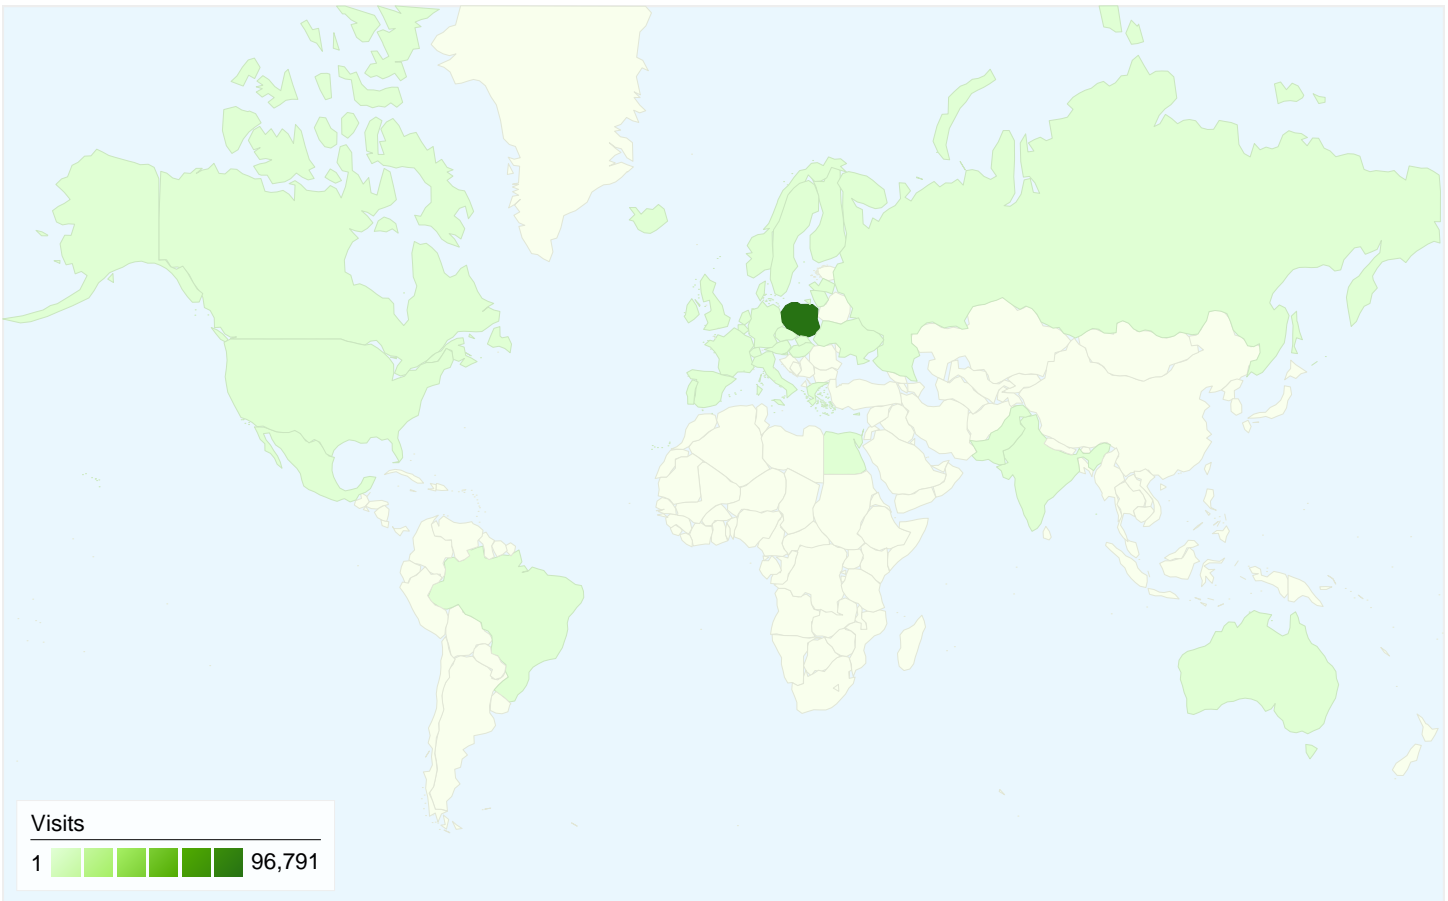

Visitors
54,754

Map Overlay world

Traffic Sources Overview

- **Search Engines**
58,598.00 (59.87%)
- **Direct Traffic**
23,190.00 (23.69%)
- **Referring Sites**
16,081.00 (16.43%)
- **Other**
7 (0.01%)

Content Overview

97,876 visits came from 38 countries/territories

Site Usage

Country/Territory	Visits	Pages/Visit	Avg. Time on Site	% New Visits	Bounce Rate
Poland	96,791	4.81	00:04:01	51.03%	40.69%
United Kingdom	296	4.08	00:02:45	74.66%	47.64%
Germany	124	3.28	00:01:40	85.48%	61.29%
United States	109	2.39	00:01:30	88.99%	77.98%
Sweden	88	5.65	00:06:07	60.23%	44.32%
(not set)	70	7.49	00:04:18	42.86%	38.57%
Ireland	64	3.80	00:02:59	76.56%	46.88%
Norway	43	3.49	00:02:33	58.14%	53.49%
Spain	30	3.40	00:05:37	36.67%	40.00%
Netherlands	30	2.57	00:00:56	93.33%	73.33%