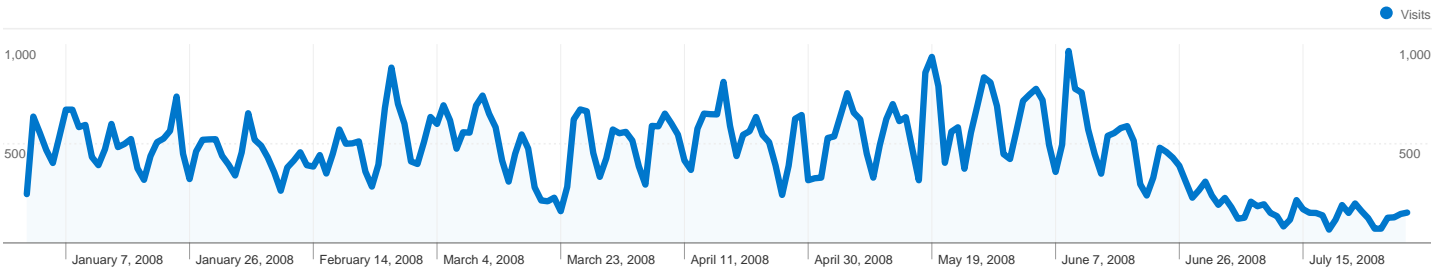

Site Usage

 **97,876** Visits

 **40.83%** Bounce Rate

 **470,247** Pageviews

 **00:04:00** Avg. Time on Site

 **4.80** Pages/Visit

 **51.23%** % New Visits

Visitors Overview

 **54,754 Absolute Unique Visitors**

 **470,247 Pageviews**

 **4.80 Average Pageviews**

 **00:04:00 Time on Site**

 **40.83% Bounce Rate**

 **51.28% New Visits**

Technical Profile

Browser	Visits	% visits	Connection Speed	Visits	% visits
Internet Explorer	55,105	56.30%	DSL	54,116	55.29%
Firefox	33,665	34.40%	Unknown	35,030	35.79%
Opera	8,560	8.75%	Cable	4,761	4.86%
Mozilla	392	0.40%	Dialup	3,058	3.12%
Safari	98	0.10%	T1	839	0.86%

97,876 visits came from 38 countries/territories

Site Usage

Country/Territory	Visits	Pages/Visit	Avg. Time on Site	% New Visits	Bounce Rate
Poland	96,791	4.81	00:04:01	51.03%	40.69%
United Kingdom	296	4.08	00:02:45	74.66%	47.64%
Germany	124	3.28	00:01:40	85.48%	61.29%
United States	109	2.39	00:01:30	88.99%	77.98%
Sweden	88	5.65	00:06:07	60.23%	44.32%
(not set)	70	7.49	00:04:18	42.86%	38.57%
Ireland	64	3.80	00:02:59	76.56%	46.88%
Norway	43	3.49	00:02:33	58.14%	53.49%
Spain	30	3.40	00:05:37	36.67%	40.00%
Netherlands	30	2.57	00:00:56	93.33%	73.33%