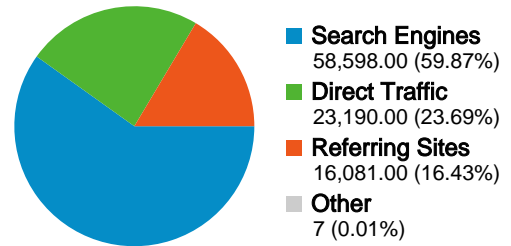

Top Traffic Sources

Sources	Visits	% visits	Keywords	Visits	% visits
google (organic)	56,198	57.42%	wychowanie fizyczne	12,180	20.79%
(direct) ((none))	23,190	23.69%	wf	2,104	3.59%
zalacznik.wp.pl (referral)	2,971	3.04%	w-f	1,140	1.95%
poczta.onet.pl (referral)	2,566	2.62%	midzynarodowy test sprawności	946	1.61%
poczta.interia.pl (referral)	1,274	1.30%	www.wychowaniefizyczne.pl	896	1.53%