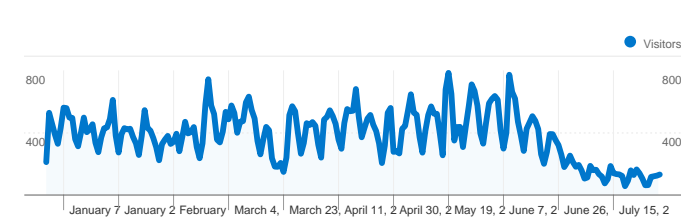

Site Usage

 **97,876** Visits

 **40.83%** Bounce Rate

 **470,247** Pageviews

 **00:04:00** Avg. Time on Site

 **4.80** Pages/Visit

 **51.23%** % New Visits

Visitors Overview

Visitors
54,754

Map Overlay world

Traffic Sources Overview

- **Search Engines**
58,598.00 (59.87%)
- **Direct Traffic**
23,190.00 (23.69%)
- **Referring Sites**
16,081.00 (16.43%)
- **Other**
7 (0.01%)

Content Overview

97,876 visits came from 38 countries/territories

Site Usage

Country/Territory	Visits	Pages/Visit	Avg. Time on Site	% New Visits	Bounce Rate
Poland	96,791	4.81	00:04:01	51.03%	40.69%
United Kingdom	296	4.08	00:02:45	74.66%	47.64%
Germany	124	3.28	00:01:40	85.48%	61.29%
United States	109	2.39	00:01:30	88.99%	77.98%
Sweden	88	5.65	00:06:07	60.23%	44.32%
(not set)	70	7.49	00:04:18	42.86%	38.57%
Ireland	64	3.80	00:02:59	76.56%	46.88%
Norway	43	3.49	00:02:33	58.14%	53.49%
Spain	30	3.40	00:05:37	36.67%	40.00%
Netherlands	30	2.57	00:00:56	93.33%	73.33%

Pages on this site were viewed a total of 470,247 times

 470,247 Pageviews

 324,795 Unique Views

 40.83% Bounce Rate

Top Content

Pages	Pageviews	% Pageviews
/	75,462	16.05%
/login.html	55,879	11.88%
/profil.html	25,781	5.48%
/rejestracja.html	20,256	4.31%
/testy_sprawnosci.html	16,189	3.44%