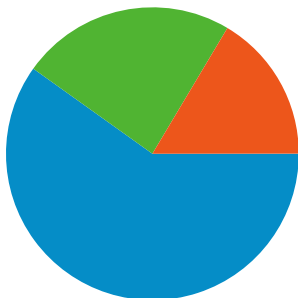

Site Usage

 **97,876** Visits

 **40.83%** Bounce Rate

 **470,247** Pageviews

 **00:04:00** Avg. Time on Site

 **4.80** Pages/Visit

 **51.23%** % New Visits

Visitors Overview

Visitors
54,754

Map Overlay world

Traffic Sources Overview

- **Search Engines**
58,598.00 (59.87%)
- **Direct Traffic**
23,190.00 (23.69%)
- **Referring Sites**
16,081.00 (16.43%)
- **Other**
7 (0.01%)

Content Overview

97,876 visits came from 38 countries/territories

Site Usage

Country/Territory	Visits	Pages/Visit	Avg. Time on Site	% New Visits	Bounce Rate
Poland	96,791	4.81	00:04:01	51.03%	40.69%
United Kingdom	296	4.08	00:02:45	74.66%	47.64%
Germany	124	3.28	00:01:40	85.48%	61.29%
United States	109	2.39	00:01:30	88.99%	77.98%
Sweden	88	5.65	00:06:07	60.23%	44.32%
(not set)	70	7.49	00:04:18	42.86%	38.57%
Ireland	64	3.80	00:02:59	76.56%	46.88%
Norway	43	3.49	00:02:33	58.14%	53.49%
Spain	30	3.40	00:05:37	36.67%	40.00%
Netherlands	30	2.57	00:00:56	93.33%	73.33%

Pages on this site were viewed a total of 470,247 times

 470,247 Pageviews

 324,795 Unique Views

 40.83% Bounce Rate

Top Content

Pages	Pageviews	% Pageviews
/	75,462	16.05%
/login.html	55,879	11.88%
/profil.html	25,781	5.48%
/rejestracja.html	20,256	4.31%
/testy_sprawnosci.html	16,189	3.44%