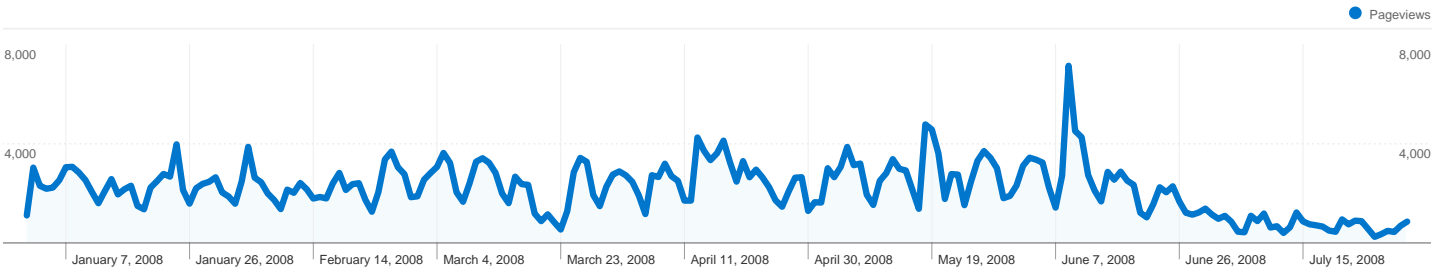

All traffic sources sent a total of 97,876 visits

-  **23.69% Direct Traffic**
-  **16.43% Referring Sites**
-  **59.87% Search Engines**

Top Traffic Sources

Sources	Visits	% visits	Keywords	Visits	% visits
google (organic)	56,198	57.42%	wychowanie fizyczne	12,180	20.79%
(direct) ((none))	23,190	23.69%	wf	2,104	3.59%
zalacznik.wp.pl (referral)	2,971	3.04%	w-f	1,140	1.95%
poczta.onet.pl (referral)	2,566	2.62%	midzynarodowy test sprawności	946	1.61%
poczta.interia.pl (referral)	1,274	1.30%	www.wychowaniefizyczne.pl	896	1.53%

97,876 visits came from 38 countries/territories

Site Usage

Country/Territory	Visits	Pages/Visit	Avg. Time on Site	% New Visits	Bounce Rate
Poland	96,791	4.81	00:04:01	51.03%	40.69%
United Kingdom	296	4.08	00:02:45	74.66%	47.64%
Germany	124	3.28	00:01:40	85.48%	61.29%
United States	109	2.39	00:01:30	88.99%	77.98%
Sweden	88	5.65	00:06:07	60.23%	44.32%
(not set)	70	7.49	00:04:18	42.86%	38.57%
Ireland	64	3.80	00:02:59	76.56%	46.88%
Norway	43	3.49	00:02:33	58.14%	53.49%
Spain	30	3.40	00:05:37	36.67%	40.00%
Netherlands	30	2.57	00:00:56	93.33%	73.33%