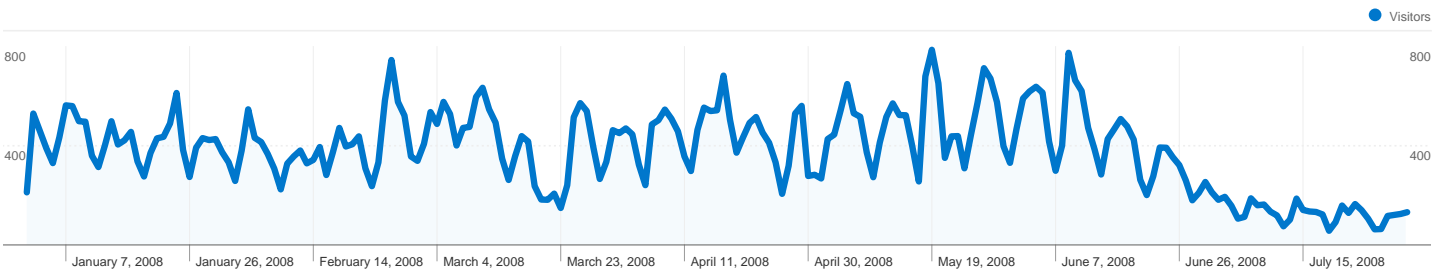

54,754 people visited this site

97,876 Visits

54,754 Absolute Unique Visitors

470,247 Pageviews

4.80 Average Pageviews

00:04:00 Time on Site

40.83% Bounce Rate

51.28% New Visits

Technical Profile

Browser	Visits	% visits	Connection Speed	Visits	% visits
Internet Explorer	55,105	56.30%	DSL	54,116	55.29%
Firefox	33,665	34.40%	Unknown	35,030	35.79%
Opera	8,560	8.75%	Cable	4,761	4.86%
Mozilla	392	0.40%	Dialup	3,058	3.12%
Safari	98	0.10%	T1	839	0.86%